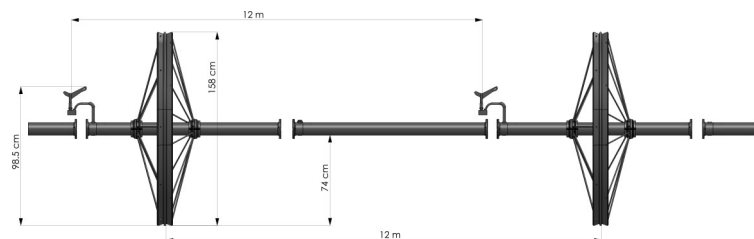

IRRILINE HAND ROLL IRRIGATION SYSTEM

Hand Roll Irrigation System is similar to Side Roll Irrigation System, but no power unit. It can operate manually by single worker with double wheel fixed in the middle of the system.

Hand Roll Pipe: All Pipes used are 4"x 6M extruded Aluminum Pipes.

Sprinkler : 3/4" Full circle brass sprinklers mounted on leveler with 12M interval on the system

Wheels: All wheels are made by hot deep galvanized, fixed on the system with 12M interval. Two wheels each fixed on both end of the system for better alignment.

Irriline Hand Roll: Wheel's heights can be 158Cm / 193Cm

**Sprinkler & crop clearance
with 158Cm Wheels**

**Sprinkler & crop clearance
with 193Cm Wheels**

IRRILINE HAND ROLL IRRIGATION SYSTEM

Connection to Hydrant: Hand Roll Irrigation System connecting to Hydrant by 4" x 6M Flexible hose with 10 Bar Pressure and UV resistance.

Length of the System: Hand Roll Irrigation System available from 72M to 192M long

Covering Area: Irrigating area covered by a Hand Roll Irrigation System is depends on length of farm, soil and climate. Refer data table.