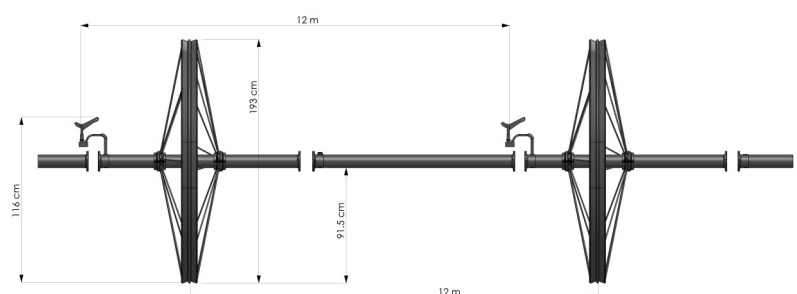

IRRILINE HAND ROLL IRRIGATION SYSTEM

Hand Roll Irrigation System is similar to Side Roll Irrigation System, but no power unit. It can operate manually by single worker with double wheel fixed in the middle of the system.

Hand Roll Pipe: All Pipes used are 4"x 6M extruded Aluminum Pipes.

Sprinkler : 3/4" Full circle brass sprinklers mounted on leveler with 12M interval on the system

Wheels: All wheels are made by hot deep galvanized, fixed on the system with 12M interval. Two wheels each fixed on both end of the system for better alignment.

Irriline Hand Roll: Wheel's heights can be 158Cm / 193Cm

**Sprinkler & crop clearance
with 158Cm Wheels**

**Sprinkler & crop clearance
with 193Cm Wheels**

IRRILINE HAND ROLL IRRIGATION SYSTEM

Connection to Hydrant: Hand Roll Irrigation System connecting to Hydrant by 4" x 6M Flexible hose with 10 Bar Pressure and UV resistance.

Length of the System: Hand Roll Irrigation System available from 72M to 192M long

Covering Area: Irrigating area covered by a Hand Roll Irrigation System is depends on length of farm, soil and climate. Refer data table.